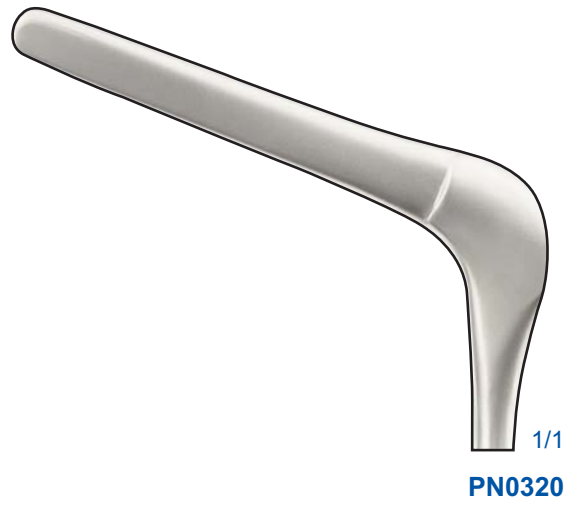

Nasal Forceps

KILLIAN NASAL SPECULUM

PN0428

CODE	DESCRIPTION	LENGTH	BLADE LENGTH
PN0427	Killian Nasal Speculum	135	50
PN0428	Killian Nasal Speculum	135	55
PN0429	Killian Nasal Speculum	135	65
PN0430	Killian Nasal Speculum	135	75
PN0431	Killian Nasal Speculum	135	90

COTTLE NASAL SPECULUM

PN0040

CODE	DESCRIPTION	LENGTH	BLADE LENGTH
PN0040	Cottle Nasal Speculum - Satin	140	20
PN0092	Cottle Nasal Speculum - Satin	140	32
PN0290	Cottle Nasal Speculum - Satin	140	41
PN0320	Cottle Nasal Speculum - Satin	140	60
PN1136	Cottle Nasal Speculum - Black	140	20
PN1137	Cottle Nasal Speculum - Black	140	32
PN1138	Cottle Nasal Speculum - Black	140	41
PN1139	Cottle Nasal Speculum - Black	140	60

PN0167

1/1
PN0167

1/1
PN0168

1/1
PN0169

CODE	DESCRIPTION	SHAPE	LENGTH	JAW WIDTH
PN0167	Luc Nasal Forceps	Oval	195	6
PN0168	Luc Nasal Forceps	Oval	195	7.5
PN0169	Luc Nasal Forceps	Oval	195	9

PN0170

PN0170

PN0171

PN0172

CODE	DESCRIPTION	SHAPE	LENGTH	JAW WIDTH
PN0170	Luc Nasal Forceps	Heart	195	6
PN0171	Luc Nasal Forceps	Heart	195	7.5
PN0172	Luc Nasal Forceps	Heart	195	9

IRWIN MOORE NASAL FORCEPS

PN0268

PN0268

CODE	DESCRIPTION	LENGTH	JAW WIDTH
PN0268	Irwin Moore Nasal Forceps	200	4