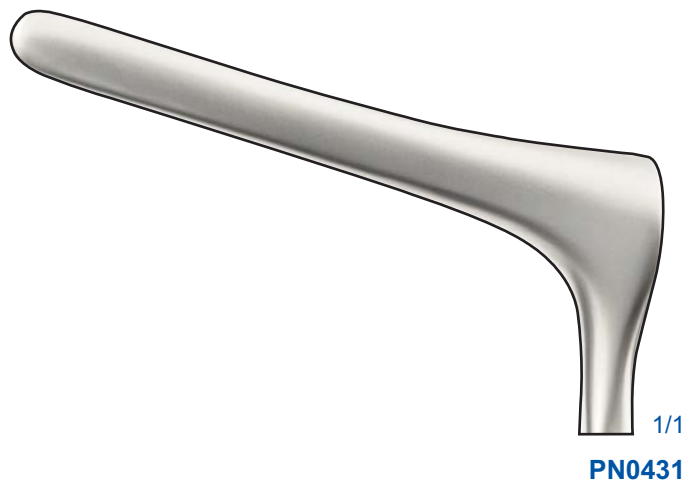

Nasal Forceps

KILLIAN NASAL SPECULUM

PN0428

CODE	DESCRIPTION	LENGTH	BLADE LENGTH
PN0427	Killian Nasal Speculum	135	50
PN0428	Killian Nasal Speculum	135	55
PN0429	Killian Nasal Speculum	135	65
PN0430	Killian Nasal Speculum	135	75
PN0431	Killian Nasal Speculum	135	90

COTTLE NASAL SPECULUM

PN0040

CODE	DESCRIPTION	LENGTH	BLADE LENGTH
PN0040	Cottle Nasal Speculum - Satin	140	20
PN0092	Cottle Nasal Speculum - Satin	140	32
PN0290	Cottle Nasal Speculum - Satin	140	41
PN0320	Cottle Nasal Speculum - Satin	140	60
PN1136	Cottle Nasal Speculum - Black	140	20
PN1137	Cottle Nasal Speculum - Black	140	32
PN1138	Cottle Nasal Speculum - Black	140	41
PN1139	Cottle Nasal Speculum - Black	140	60

PN0167

1/1
PN0167

1/1
PN0168

1/1
PN0169

CODE	DESCRIPTION	SHAPE	LENGTH	JAW WIDTH
PN0167	Luc Nasal Forceps	Oval	195	6
PN0168	Luc Nasal Forceps	Oval	195	7.5
PN0169	Luc Nasal Forceps	Oval	195	9

PN0170

PN0170

PN0171

PN0172

CODE	DESCRIPTION	SHAPE	LENGTH	JAW WIDTH
PN0170	Luc Nasal Forceps	Heart	195	6
PN0171	Luc Nasal Forceps	Heart	195	7.5
PN0172	Luc Nasal Forceps	Heart	195	9

IRWIN MOORE NASAL FORCEPS

PN0268

PN0268

CODE	DESCRIPTION	LENGTH	JAW WIDTH
PN0268	Irwin Moore Nasal Forceps	200	4