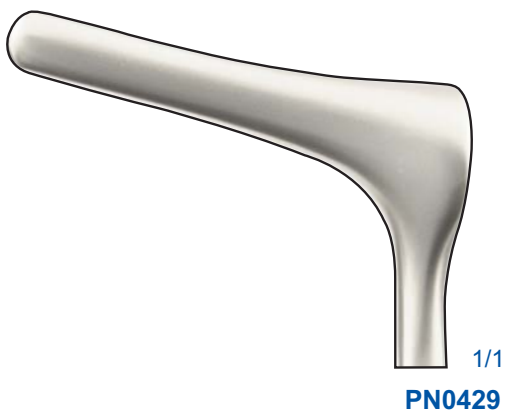

Nasal Forceps

KILLIAN NASAL SPECULUM

PN0428

CODE	DESCRIPTION	LENGTH	BLADE LENGTH
PN0427	Killian Nasal Speculum	135	50
PN0428	Killian Nasal Speculum	135	55
PN0429	Killian Nasal Speculum	135	65
PN0430	Killian Nasal Speculum	135	75
PN0431	Killian Nasal Speculum	135	90

COTTLE NASAL SPECULUM

PN0040

CODE	DESCRIPTION	LENGTH	BLADE LENGTH
PN0040	Cottle Nasal Speculum - Satin	140	20
PN0092	Cottle Nasal Speculum - Satin	140	32
PN0290	Cottle Nasal Speculum - Satin	140	41
PN0320	Cottle Nasal Speculum - Satin	140	60
PN1136	Cottle Nasal Speculum - Black	140	20
PN1137	Cottle Nasal Speculum - Black	140	32
PN1138	Cottle Nasal Speculum - Black	140	41
PN1139	Cottle Nasal Speculum - Black	140	60

PN0167

1/1
PN0167

1/1
PN0168

1/1
PN0169

CODE	DESCRIPTION	SHAPE	LENGTH	JAW WIDTH
PN0167	Luc Nasal Forceps	Oval	195	6
PN0168	Luc Nasal Forceps	Oval	195	7.5
PN0169	Luc Nasal Forceps	Oval	195	9

PN0170

PN0170

PN0171

PN0172

CODE	DESCRIPTION	SHAPE	LENGTH	JAW WIDTH
PN0170	Luc Nasal Forceps	Heart	195	6
PN0171	Luc Nasal Forceps	Heart	195	7.5
PN0172	Luc Nasal Forceps	Heart	195	9

IRWIN MOORE NASAL FORCEPS

PN0268

PN0268

CODE	DESCRIPTION	LENGTH	JAW WIDTH
PN0268	Irwin Moore Nasal Forceps	200	4